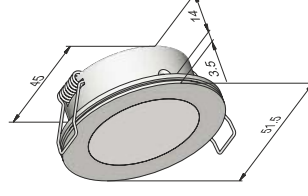

Bitte ergänzen Sie
die Bestellnummer:
Please complete the order-nr.:

X = 1 = LED weiß *white*
X = 2 = LED grün *green*
X = 3 = LED blau *blue*
X = 4 = LED rot *red*

X = 5 = LED amber *yellow*
X = 6 = LED warmweiß *warm white*
X = 7 = RGB LED *multicolor*