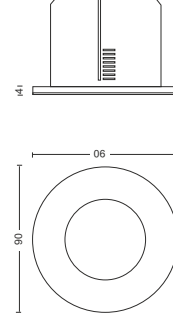

Bezeichnung file	Bestell-Nr. order number	Farbe color	Anzahl der LEDs LED unit	Spannung voltage	Leistung consumption	Abmaße (D x T) dimensions
LED Wandleuchte	L-602000X	X	9 x SMD LED	12VDC	1,4W	D90 x 41mm Inkl. Hohlräumeose incl. cavity holder box, D68 T60mm
LED Wandleuchte	L-602001X	X	9 x SMD LED	230VAC	1,4W	D90 x 41mm Inkl. Hohlräumeose incl. cavity holder box, D68 T60mm
LED Wandleuchte	L-602002X	X	1 x 1W LED	230VAC/DC	1,4W	D90 x 41mm Inkl. Hohlräumeose incl. cavity holder box, D68 T60mm
LED Wandleuchte	L-6020037	7	30 x RGB LED	24VDC	1,8W	D90 x 41mm Inkl. Hohlräumeose incl. cavity holder box, D68 T60mm

gem. -

Bitte ergänzen Sie
die Bestellnummer:
Please complete the order nr.:

X = 1 = LED weiß white
X = 2 = LED grün green
X = 3 = LED blau blue
X = 4 = LED rot red

X = 5 = LED amber yellow
X = 6 = LED warmweiß warm white
X = 7 = RGB LED multicolor