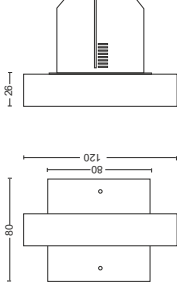

Bezeichnung file	Bestell-Nr. order number	Farbe color	Anzahl der LEDs LED unit	Spannung voltage	Leistung consumption	Abmaße (B x H x T) dimensions
LED Strahler	L-400600X	X	1 x 1W LED	230VAC/DC	1,4W	80 x 120 x 26mm Inkl. Hohlraumdose incl. cavity holder box D68 T45mm
LED Strahler	L-400610X	X	2 x 1W LED	230VAC /DC	2,8W	80 x 120 x 26mm Inkl. Hohlraumdose incl. cavity holder box D68 T45mm
LED Strahler	L-400620X	X	1 x 1W LED	230VAC/DC	1,4W	80 x 120 x 26mm Inkl. Schalterdose incl. switch holder box D60 T40mm
LED Strahler	L-400630X	X	2 x 1W LED	230VAC/DC	2,8W	80 x 120 x 26mm Inkl. Schalterdose incl. switch holder box D60 T40mm

Bitte ergänzen Sie
die Bestellnummer:
Please complete the order nr.:

X = 1 = LED weiß *white*
X = 2 = LED grün *green*
X = 3 = LED blau *blue*

X = 4 = LED rot *red*
X = 5 = LED amber *yellow*
X = 6 = LED warmweiß *warm white*