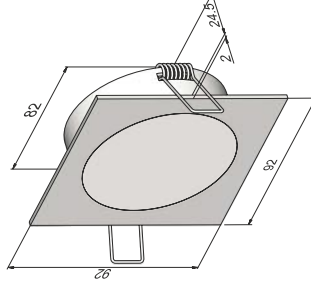

Bezeichnung title	Bestell-Nr. order number	Farbe color	Anzahl der LEDs LED unit	Anschluss voltage	Leistung consumption	Abmaße (B x H x T) dimensions	Einbaumaße (D x T) installation	Anschluss connection
LED Einbauleuchte	L-500900X	X	15 SMD LED	12VDC	1,20W	92 x 92 x 2mm	D 82 x 24,5mm	Direktanschluss, <i>wirely</i>

Bitte ergänzen Sie
die Bestellnummer:
Please complete the order-nr.:

- X = 1 = LED weiß *white*
- X = 2 = LED grün *green*
- X = 3 = LED blau *blue*
- X = 4 = LED rot *red*
- X = 5 = LED weiß *white*
- X = 6 = LED warmweiß *warm white*
- X = 7 = RGB LED *multicolor*

- X = 5 = LED *amber yellow*
- X = 6 = LED *warmweiß warm white*
- X = 7 = RGB LED *multicolor*