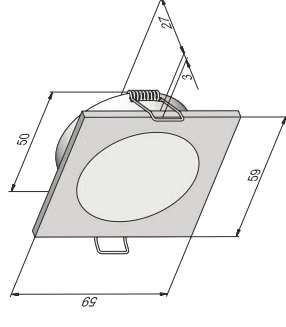

Bitte ergänzen Sie
die Bestellnummer:
Please complete the order-nr.:

X = 1 = LED weiß white
X = 2 = LED grün green
X = 3 = LED blau blue
X = 4 = LED rot red

X = 5 = LED amber yellow
X = 6 = LED warmweiß warm white
X = 7 = RGB LED multicolor