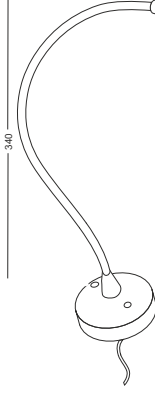

Bezeichnung titel	Bestell-Nr. order number	Farbe color	Anzahl der LEDs LED count	Spannung voltage	Leistung consumption	Abmaße (D x T) dimensions	Montageplatte cover plate
LED Strahler	L-700500X	X	1 x 1W LED	350mA	1,4W	D22 x 340mm	Chrom glänzend chrome polished
LED Strahler	L-700501X	X	1 x 1W LED	350mA	1,4W	D22 x 340mm	Chrom glänzend chrome polished
LED Strahler	L-700502X	X	1 x 1W LED	350mA	1,4W	D22 x 340mm	Chrom glänzend chrome polished

Bitte ergänzen Sie
die Bestellnummer:
Please complete the order-nr.:

X = 1 = LED weiß *white*
X = 2 = LED grün *green*
X = 3 = LED blau *blue*

X = 4 = LED rot *red*
X = 5 = LED amber *yellow*
X = 6 = LED warmweiß *warm white*