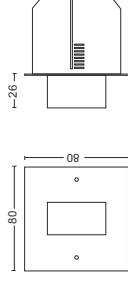

LED wall light 230VAC/DC, IP20, alu silver

Bezeichnung file	Bestell-Nr. order number	Farbe color	Anzahl der LEDs LED unit	Spannung voltage	Leistung consumption	Abmaße (B x H x T) dimensions
LED Strahler	L-400500X	X	1 x 1W LED	230VAC/DC	1,4W	80 x 80 x 26mm Inkl. Hohlraumdose incl. cavity holder box D68 T45mm
LED Strahler	L-400510X	X	2 x 1W LED	230VAC /DC	2,8W	80 x 80 x 26mm Inkl. Hohlraumdose incl. cavity holder box D68 T45mm
LED Strahler	L-400520X	X	1 x 1W LED	230VAC/DC	1,4W	80 x 80 x 26mm Inkl. Schalterdose incl. switch holder box D60 T40mm
LED Strahler	L-400530X	X	2 x 1W LED	230VAC/DC	2,8W	80 x 80 x 26mm Inkl. Schalterdose incl. switch holder box D60 T40mm

LED wall light 230VAC/DC, IP20, alu silver

Bezeichnung file	Bestell-Nr. order number	Farbe color	Anzahl der LEDs LED unit	Spannung voltage	Leistung consumption	Abmaße (B x H x T) dimensions
LED Strahler	L-400600X	X	1 x 1W LED	230VAC/DC	1,4W	80 x 120 x 26mm Inkl. Hohlraumdose incl. cavity holder box D68 T45mm
LED Strahler	L-400610X	X	2 x 1W LED	230VAC /DC	2,8W	80 x 120 x 26mm Inkl. Hohlraumdose incl. cavity holder box D68 T45mm
LED Strahler	L-400620X	X	1 x 1W LED	230VAC/DC	1,4W	80 x 120 x 26mm Inkl. Schalterdose incl. switch holder box D60 T40mm
LED Strahler	L-400630X	X	2 x 1W LED	230VAC/DC	2,8W	80 x 120 x 26mm Inkl. Schalterdose incl. switch holder box D60 T40mm

Bitte ergänzen Sie
die Bestellnummer:
Please complete the order nr.:

X = 1 = LED weiß *white*
X = 2 = LED grün *green*
X = 3 = LED blau *blue*

X = 4 = LED rot *red*
X = 5 = LED amber *yellow*
X = 6 = LED warmweiß *warm white*