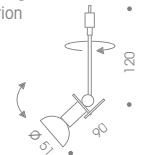

BASE: IN-B

- PLUG-IN Strahler, Kopf dreh-/schwenkbar, bei Wandmontage für Bilderbeleuchtung geeignet, ebenso im Ladenbau (z.B. Vitrinen- und Displaybeleuchtung) einsetzbar, Schwenkbereich 130°
- Korpus Metall, Silber matt, Stange glänzend
- Lampe bitte separat bestellen
- Lampenzubehör (z.B. Dekorringe) bitte separat bestellen

- PLUG-IN spotlight, revolving/tiltable luminaire head, suitable for an appropriate illumination of artwork when mounting onto the wall, also applicable in shopfitting (illumination of showcases and displays), pivoting range 130°
- Matt silver metal body, shiny chrome rod
- Please order lamp separately
- Please order lamp options accessories (e.g. deco rings) separately