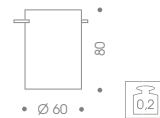

GATE B FIVE

- PLUG-IN Strahler, Kopf dreh-/schwenkbar
- Korpus Metall, Silber matt oder glänzend
- Lampe bitte separat bestellen
- Lampenzubehör (z.B. Dekorringe, GATE B TUBE) bitte separat bestellen

- PLUG-IN spotlight, revolving/tiltable luminaire head
- Matt or bright silver metal body
- Please order lamp separately
- Please order lamp accessories (e.g. deco rings, GATE B TUBE) separately

50mm / 12V / GU 5,3 / QR-C 51 max. 35W

9 - 361 87

90mm / 12V / GU 5,3 / QR-CBC 51 max. 50W

9 - 360 88

GATE B TUBE

- Spezielles Zubehör
- Teilsattinierte Glasröhre
- Special accessory
- Part-frosted glass tube

2 - 250 33

Artikel + Lampe
Item + Lamp

+ Zubehör
+ Accessory

weitere Zubehör
other accessories

305