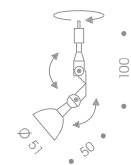

MATCH

- PLUG-IN Strahler, dreh-/schwenkbar
- Korpus Metall, Silber matt oder glänzend
- Lampe bitte separat bestellen
- Lampenzubehör (Dekoring) bitte separat bestellen

- PLUG-IN spotlight, revolving/tiltable
- Matt or bright silver metal body
- Please order lamp separately
- Please order lamp accessories (deco ring) separately

12V / GU 5,3 / QR-CBC 51 max. 50W

14 - 331 00 05 NEW
14 - 331 00 08 NEW

Artikel + Lampe
Item + Lamp

+ Zubehör
+ Accessory

Zubehör
accessories

305

RADAR

- PLUG-IN Strahler, dreh-/schwenkbar
- Korpus Metall, Silber matt oder glänzend
- Lampe bitte separat bestellen
- Lampenzubehör (Dekoring) bitte separat bestellen

- PLUG-IN spotlight, revolving/tiltable
- Matt or bright silver metal body
- Please order lamp separately
- Please order lamp accessories (deco ring) separately

12V / GU 5,3 / LED Retrofit max. 15W

14 - 333 00 05 NEW
14 - 333 00 08 NEW

Artikel + Lampe
Item + Lamp

+ Zubehör
+ Accessory

Zubehör
accessories

305