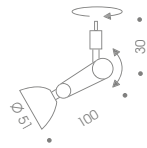

FOLLOW ME

BASE: KEY WEST

- PLUG-IN Strahler, dreh-/schwenkbar
- Korpus Metall, Silber matt oder glänzend
- Lampe bitte separat bestellen
- Lampenzubehör (z.B. Dekorringe) bitte separat bestellen

- PLUG-IN spotlight, revolving/tiltable
- Matt or bright silver metal body
- Please order lamp separately
- Please order lamp accessories (e.g. deco rings) separately

12V / GU 5,3 / QR-CBC 51 max. 35W

9 - 360 95
9 - 360 95M

Artikel + Lampe
Item + Lamp

+ Zubehör
+ Accessory

weiteres Zubehör
other accessories

305

STREAM 51

BASE: IN-D

- PLUG-IN Strahler, Kopf dreh-/schwenkbar
- Korpus Aluminium poliert oder Silber matt bzw. Bi-Color (Ring Aluminium poliert)
- Lampe bitte separat bestellen
- Lampenzubehör (Farbfilter) bitte separat bestellen

- PLUG-IN spotlight, revolving/tiltable luminaire head
- Body made of polished or chrome matt aluminium resp. bicolour (polished aluminium ring)
- Please order lamp separately
- Please order lamp accessory (colour filter) separately

12V / GU 5,3 / QR-C 51 max. 50W

9 - 362 46
9 - 362 46M

9 - 362 47

Farben
Colours

Zubehör
Accessory

305