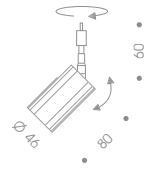

► Betrieb nur an magnetischen 12V Transformatoren oder 12V Gleichspannungsnetzteilen möglich.
Operates only at magnetic 12V transformers or 12V constant voltage power supply.