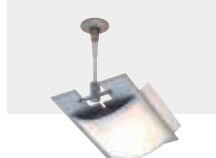

NIGHT FLIGHT 38